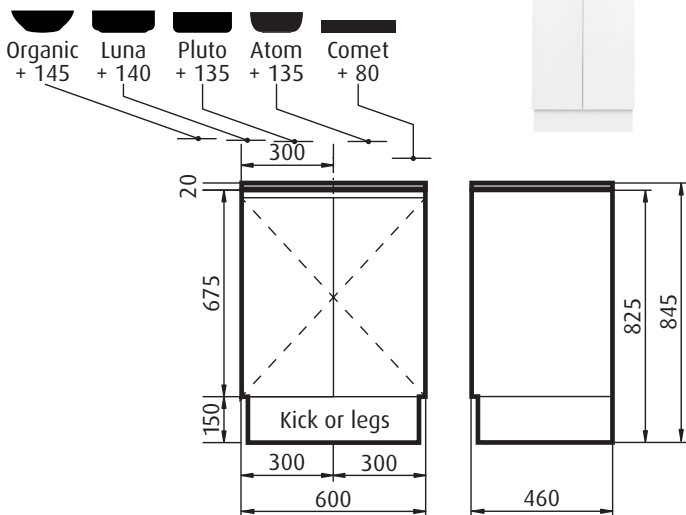

CERAMIC COUNTERTOP BASIN WITH ENGINEERED STONE TOP