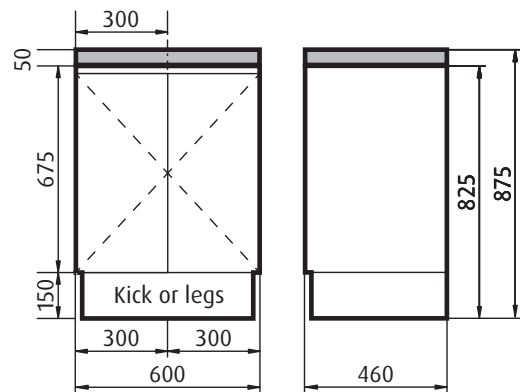

# MONT ALBERT 600 FREESTANDING VANITY

600 w X 825\* h X 460 d

\*Height excluding the Basin/Countertop

## PORCELAIN BASIN TOP

(ONE TAP HOLE ONLY)

**Please note** all swatches are representative of colour/finish only, see in store for accurate representation. All measurements are in millimetres (mm). Images, specifications and dimensions correct at time of publishing. It is advised that these details be confirmed prior to construction as no liability will be taken by Forme for any changes in specifications. Tapware not included.