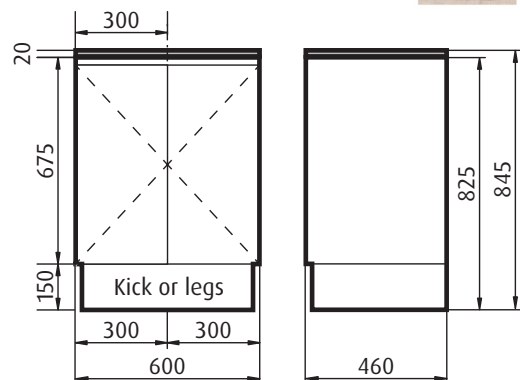

# MONT ALBERT 600 FREESTANDING VANITY

600 w X 825\* h X 460 d

\*Height excluding the Basin/Countertop

## PORCELAIN BASIN TOP

(ONE TAP HOLE ONLY)

**Please note** all swatches are representative of colour/finish only, see in store for accurate representation. All measurements are in millimetres (mm). Images, specifications and dimensions correct at time of publishing. It is advised that these details be confirmed prior to construction as no liability will be taken by Forme for any changes in specifications. Tapware not included.