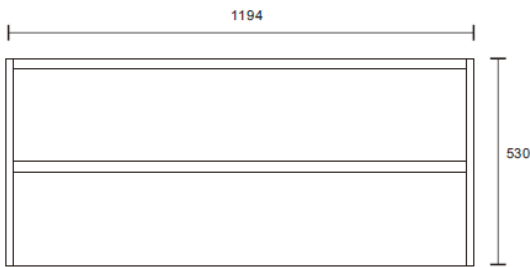

Razor 1200mm Wall hung

Razor 1200 Wall Hung Vanity