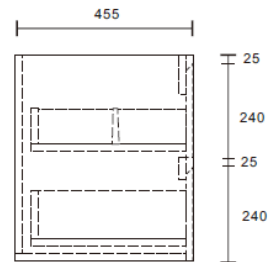

Razor 1200mm Wall hung

Razor 1200 Wall Hung Vanity