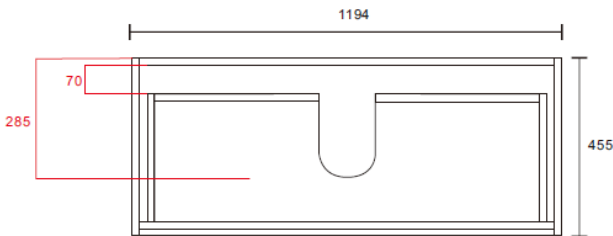

Razor 1200mm Wall hung

Razor 1200 Wall Hung Vanity