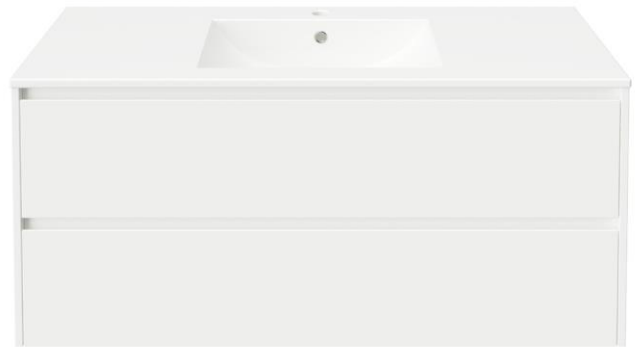

New Razor Vanity collection

- Available in wall hung & floor mount designs
- 2 cabinet finishes – Walnut & White gloss
- 4 x stone top finishes
- 8 x countertop basins
- 2 x pre molded basin options in porcelain or Poly marble.
- 16mm end panels
- Waste cut outs to top drawer
- 80mm void behind top drawer

\* Image is Razor 1200mm in White gloss WH with porcelain basin

## Razor 1200mm Wall hung

Razor 1200 Wall Hung Vanity

Blanc stone

Cement stone

Concrete stone

Taupe stone