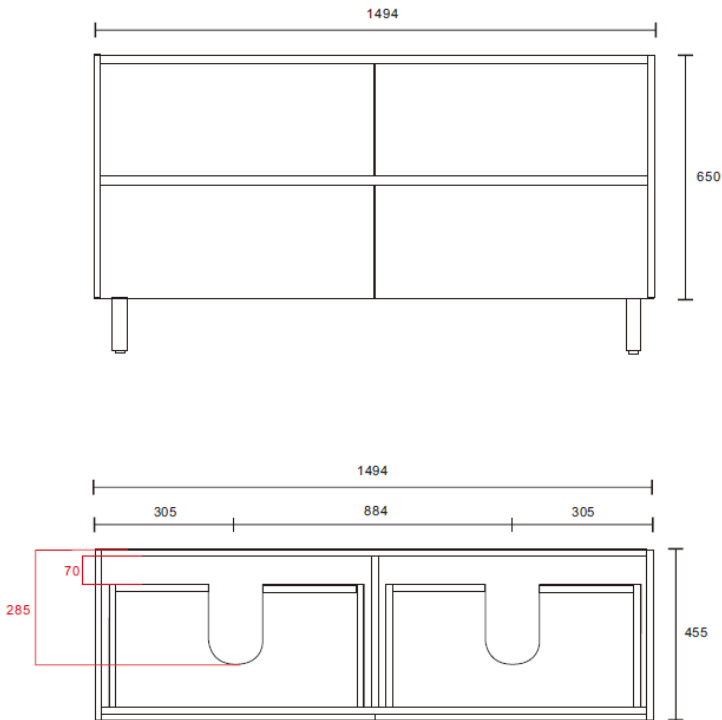

New Razor Vanity collection

- Available in wall hung & floor mount designs
- Double basin design only
- 2 cabinet finishes – Walnut & White gloss
- 4 x stone top finishes
- 8 x countertop basins
- Poly marble basin option available 1500mm
- 16mm end panels
- Waste cut outs to both drawers
- 70mm void behind top drawer
- Legs included

• Image is Razor 1500mm FM in white gloss, Cement top & Comet basins

Razor 1500mm Freestanding

Razor 1500 Double Floor Mount Vanity

NB: for 1500mm Waste cutouts are 305mm to centre from LHS & RHS (Not centre of drawers)