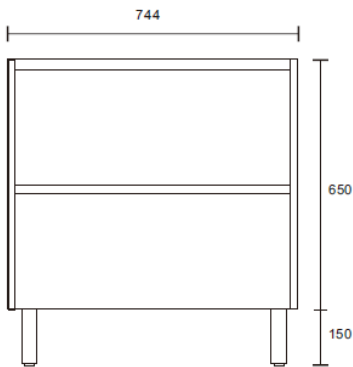

New Razor Vanity collection

- Available in wall hung & floor mount designs
- 2 cabinet finishes – Walnut & White gloss
- 4 x stone top finishes
- 8 x countertop basins
- 2 x pre molded basin options in porcelain or Poly marble.
- 16mm end panels
- Waste cut outs to both drawers
- 70mm void behind top drawer
- Legs included

Razor 750mm Freestanding

Razor 750 Floor Mount Vanity

* Image is Razor 750 FM in Walnut, Concrete top & Pluto basin

Walnut & White gloss

Blanc stone Cement stone Concrete stone Taupe stone