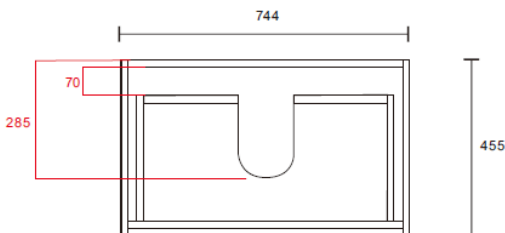

Razor 750mm Freestanding

Razor 750 Floor Mount Vanity

* Image is Razor 750 FM in Walnut, Concrete top & Pluto basin