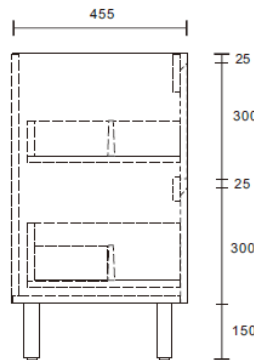

Razor 750mm Freestanding

Razor 750 Floor Mount Vanity

* Image is Razor 750 FM in Walnut, Concrete top & Pluto basin