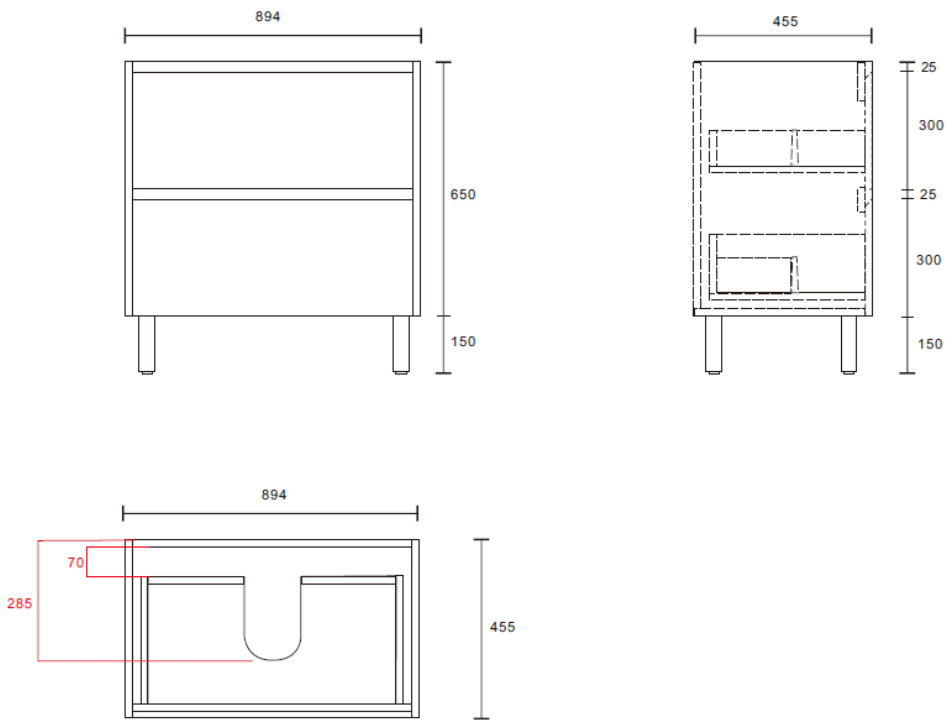

New Razor Vanity collection

- Available in wall hung & floor mount designs
- 2 cabinet finishes – Walnut & White gloss
- 4 x stone top finishes
- 8 x countertop basins
- 2 x pre molded basin options in porcelain or Poly marble.
- 16mm end panels
- Waste cut outs to both drawers
- 70mm void behind top drawer
- Legs included

Image is Razor 900mm FM in White gloss and poly top

Razor 900mm Freestanding

Razor 900 Floor Mount Vanity

Walnut & White gloss

Blanc stone    Cement stone    Concrete stone    Taupe stone