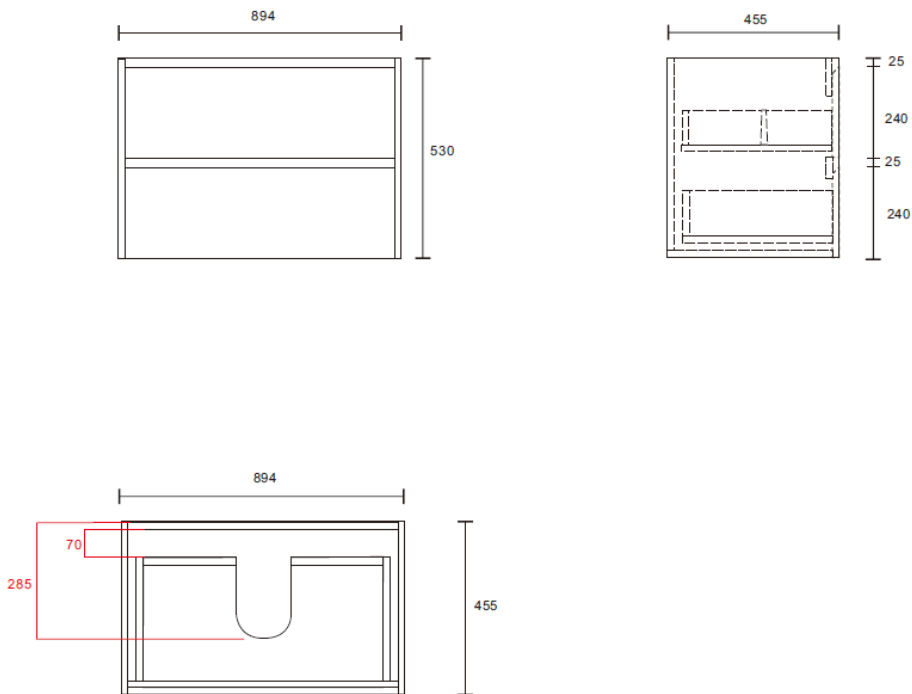

New Razor Vanity collection

- Available in wall hung & floor mount design:
- 2 cabinet finishes – Walnut & White gloss
- 4 x stone top finishes
- 8 x countertop basins
- 2 x pre molded basin options in porcelain or Poly marble.
- 16mm end panels
- Waste cut outs to top drawer
- 80mm void behind top drawer

Razor 900mm Wall hung

\* Image is Razor 900mm in Walnut WH, Blancstone top and Atom basin

Razor 900 Wall Hung Vanity

Walnut & White gloss

Blanc stone    Cement stone    Concrete stone    Taupe stone