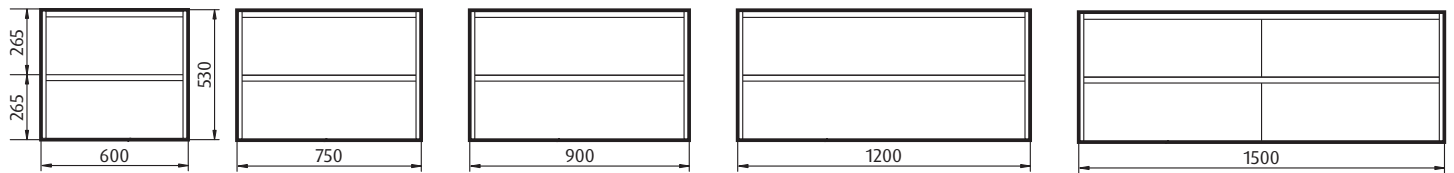

Customer name _____ Contact number _____

Salesperson _____ Store _____ QUOTE# OR PO# _____

1 Choose vanity size and format - depth 465mm

- Razor 600 FS
2 drawers
- Razor 750 FS
2 drawers
- Razor 900 FS
2 drawers
- Razor 1200 FS
2 drawers
- Razor 1500 FS
4 drawers

Please note - Freestanding cabinets have waste cut-outs to both drawers

- Razor 600 WH
2 drawers
- Razor 750 WH
2 drawers
- Razor 900 WH
2 drawers
- Razor 1200 WH
2 drawers
- Razor 1500 WH
4 drawers

Please note - Wallhung cabinets have waste cut-out to top drawer only

2 Choose vanity colour

- White Gloss PU
- Walnut

3 Choose Basin/Countertop

- Porcelain basin top (One tap hole only)
*Applicable for 600, 750, 900 and 1200mm vanities only

- Polymer marble basin top (One tap hole only)
*Applicable for 600, 750, 900, 1200 and 1500mm vanities

Please note all swatches are representative of colour/finish only, see in store for accurate representation. All measurements are in millimetres (mm). Images, specifications and dimensions correct at time of publishing. It is advised that these details be confirmed prior to construction as no liability will be taken by Forme for any changes in specifications. Tapware not included.