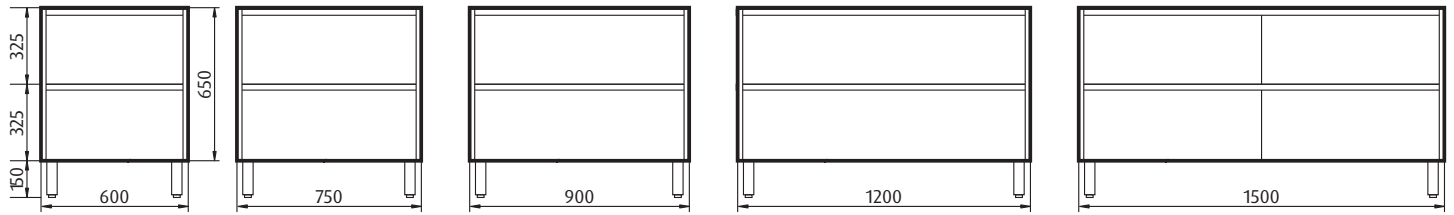

Customer name _____ Contact number _____

Salesperson _____ Store _____ QUOTE# OR PO# _____

1 Choose vanity size and format - depth 465mm

- Razor 600 FS
2 drawers
- Razor 750 FS
2 drawers
- Razor 900 FS
2 drawers
- Razor 1200 FS
2 drawers
- Razor 1500 FS
4 drawers

Please note - Freestanding cabinets have waste cut-outs to both drawers

- Razor 600 WH
2 drawers
- Razor 750 WH
2 drawers
- Razor 900 WH
2 drawers
- Razor 1200 WH
2 drawers
- Razor 1500 WH
4 drawers

Please note - Wallhung cabinets have waste cut-out to top drawer only

2 Choose vanity colour

- White Gloss PU
- Walnut

3 Choose Basin/Countertop

- Porcelain basin top (One tap hole only)
*Applicable for 600, 750, 900 and 1200mm vanities only

- Polymer marble basin top (One tap hole only)
*Applicable for 600, 750, 900, 1200 and 1500mm vanities

Please note all swatches are representative of colour/finish only, see in store for accurate representation. All measurements are in millimetres (mm). Images, specifications and dimensions correct at time of publishing. It is advised that these details be confirmed prior to construction as no liability will be taken by Forme for any changes in specifications. Tapware not included.