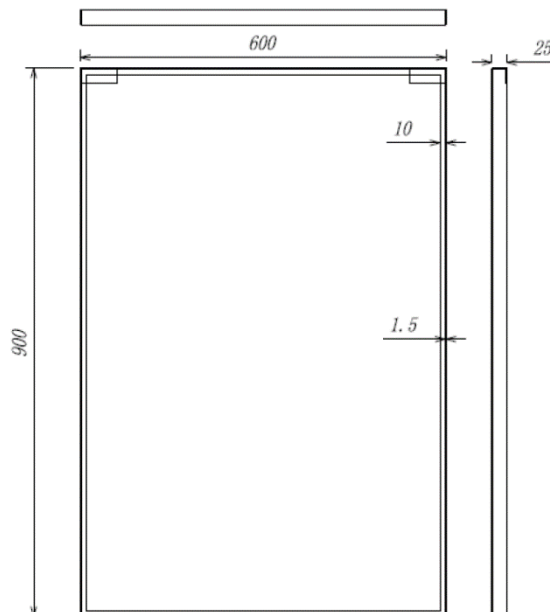

Technical Diagrams